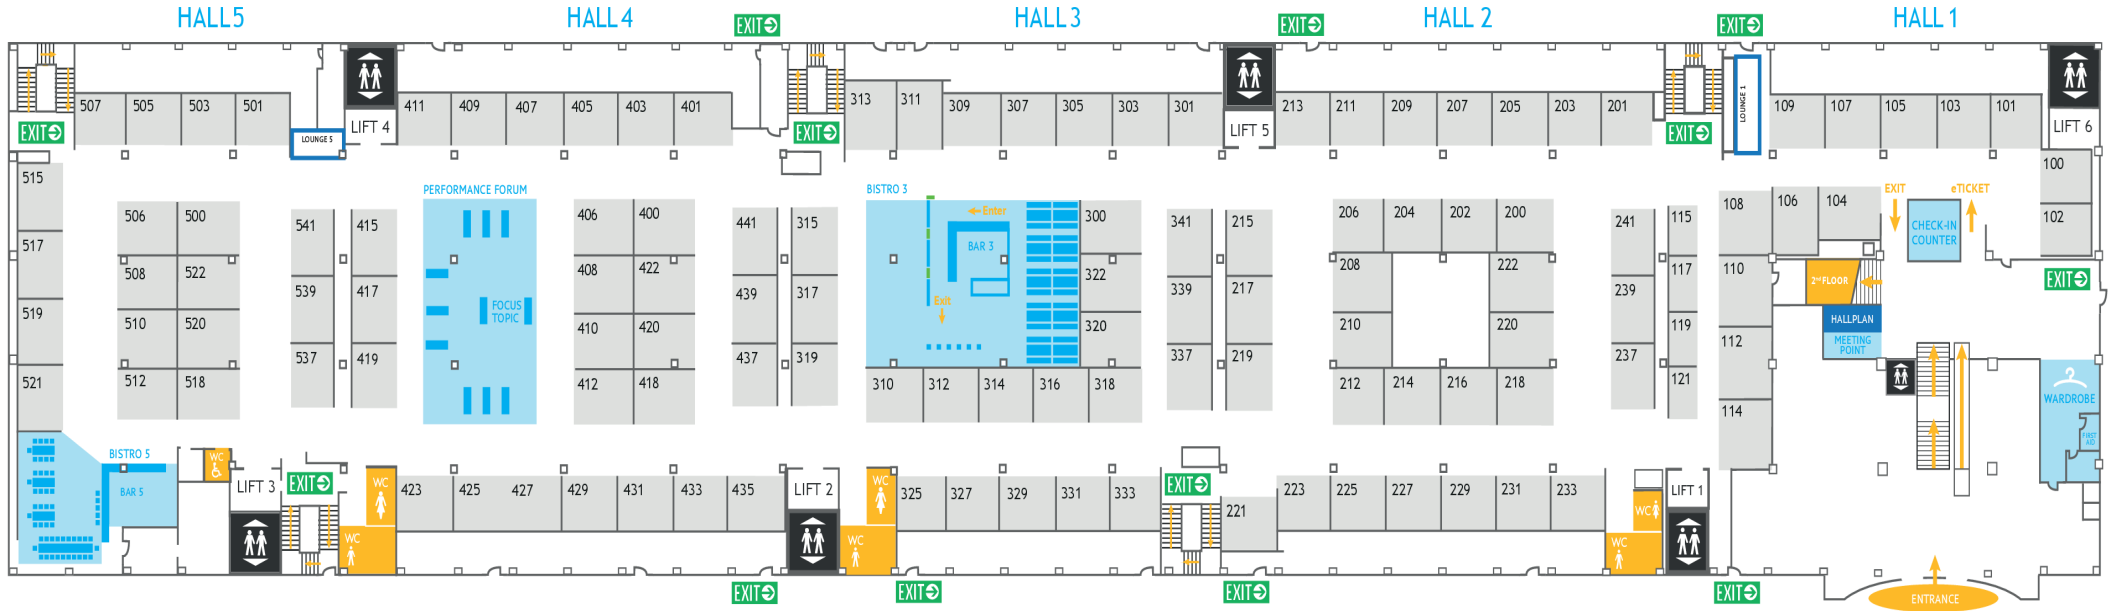

HALLPLAN NOVEMBER 08-09th 2017 | MUNICH

1st FLOOR

2nd FLOOR

EXHIBITOR LIST ON PAGE 2

EXHIBITOR LIST

3C-Tex	204	GB Textile	300	MAB	312	Serates	211	Tough Knitting	tbc
3M	tbc	Global Merino	tbc	Maglificio Ripa	205	Seripress	205	Toyota Tsusho	507
A. Sampaio	415	Glowtex	403	Maxland	220	Shanghai Huiliang	tbc	Trueway	301
ACG Accent	319	Grandetex	222	Mectex	641	Sheico	329	TTF	tbc
Achievetex	239	Grandtek	208	Merryson	tbc	Shepherd	227	Unifi	tbc
Amaterrace	327	H-One	241	Modestex	506	Shimada Shoji	tbc	Unitika	tbc
Apex (Zhejiang)	515	Hi-Tex	tbc	Morito	423	Shinih	403	Universal Trim Supply	tbc
Barco Tekstil	tbc	Ho Yu	331	Nan Ya Plastics	tbc	Shinkong	623	Universe Fashion Accessories	429
Basol	tbc	Hologenix / Celliant	tbc	Nilit	tbc	Shinpung	333	Victorytex	233
Baur Vliesstoffe	tbc	HSD Zipper	110	Nora Kühner	409	SianTex	225	Voack	341
Bluesign	L 1	Hugin	207	Nordstark	tbc	Sidonios Malhas	tbc	Wasa	407
Bristex	tbc	Hung's Fortune	303	Optimer Brands	106	Silkytex	tbc	Weichert Eco	225
Burlington	231	Huntsman	tbc	Outlast	tbc	Singtex	409	Welltern	115
Carol Textile	210	Hwa Fune	209	Own Way Textile	tbc	Sofileta	108	WidePlus	441
Carvico	307	IBQ	229	Pantera	316	Solis	tbc	Windtex Vagotex	405
Challenge Textile	tbc	Imbotex	400	Payen - ESF	503	Sportswear Argentona	206	Workshop: Cocona	R05
Chenhua	tbc	Itttai	119	Penn Textile Solutions	312	Stylem	tbc	Workshop: Freudenberg	R07
Chia Her	tbc	J&B	110	Pepwing	tbc	Südwolle Group	tbc	Workshop: HeiQ	R13
Concept III	401	Jersey Lomellina	307	PERFORMANCE DAYS	621+619	Sunny Special	tbc	Workshop: Invista	R10
Craftevo / V&A Japan	tbc	Jiangsu Shenli	tbc	Pertex	212+214	Sunshine Knitting	105	Workshop: Lenzing	R06
Derun	tbc	JRC	309	Piave Maitex	103	Sympatex	419	Workshop: Microban	R02a
Designer Textiles	317	Julius Boos	tbc	Pioneer Elastic	tbc	Synnix	213	Workshop: Südwolle Group	R08
Diyang Merino	512	Kingwhale	431	Plastotex	223	Tai Erh	117	YKK Europe	518
Dragon Times	204	Kolon	tbc	Polartec	418	Tamurakoma	318	Yu Shin Development	tbc
Dry-tex	221	Komatsu	tbc	Polygiene	229	Technow	tbc		
DSM Dyneema	tbc	Labtex	437	Pontetorto	216+218	Teijin Frontier	112		
Duraflex	521	Lanificio Becagli	107	Premiere Fashion	237	Tessile Fiorentina	314		
Eclat	313	Li Peng	620	PrimaLoft	tbc	Tessitura Taiana	103		
EricTex	239	Limonta	tbc	Prym Asia	203	Tex Tile	tbc		
Everest	tbc	LJ Sports	tbc	Regine IQtrim	104	Thermore	tbc		
Evertex	311	LMA	100	Right Sports Apparels	102	Thygesen & Birk	310		
Flocus	tbc	Long Advance	215	Rih Jan	202	Tintex	tbc		
Flying Tex	337	Loxy	219	Rudholm & Haak	501	Tollegno 1900 Divisione Filati	tbc		
Flying Textile	tbc	LTP	114	Saeron	500	Tollegno 1900 Divisione	tbc		
Fortune Textile	109	LYCRA	tbc	Safe Reflections	439	Tessuti	tbc		
FOV	315	M.ar.c	305	Schoeller Textil	200	Toptex	tbc		
Franz Barta	tbc	M.i.t.i.	223	Sealon	tbc	Toray	tbc		