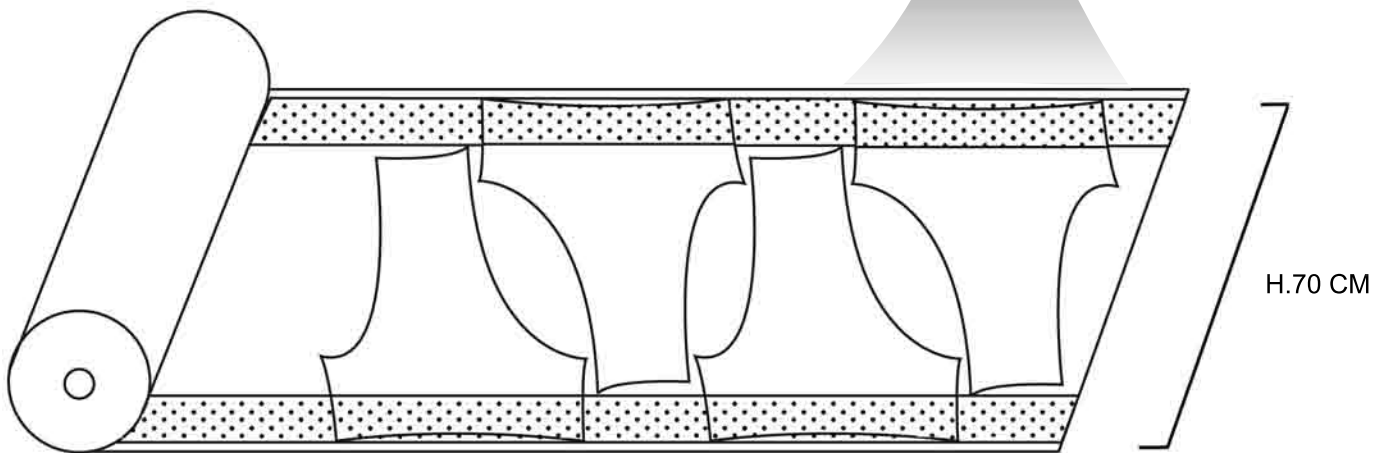

MARC

CLOSE TO YOUR NEEDS

TECHNIQUE IN MOTION

PRINTABLE series

VIRTUS

001.185 700

VIRTUS

001.185 700

MARC

CLOSE TO YOUR NEEDS

- FABRIC SPECIALLY DEVELOPED FOR BIBSHORT
- COMPRESSION
- NO CURLING
- CLEAN CUT
- NO PEELING
- CUSTOMIZABLE SILICON PATTERN

www.marcweb.it