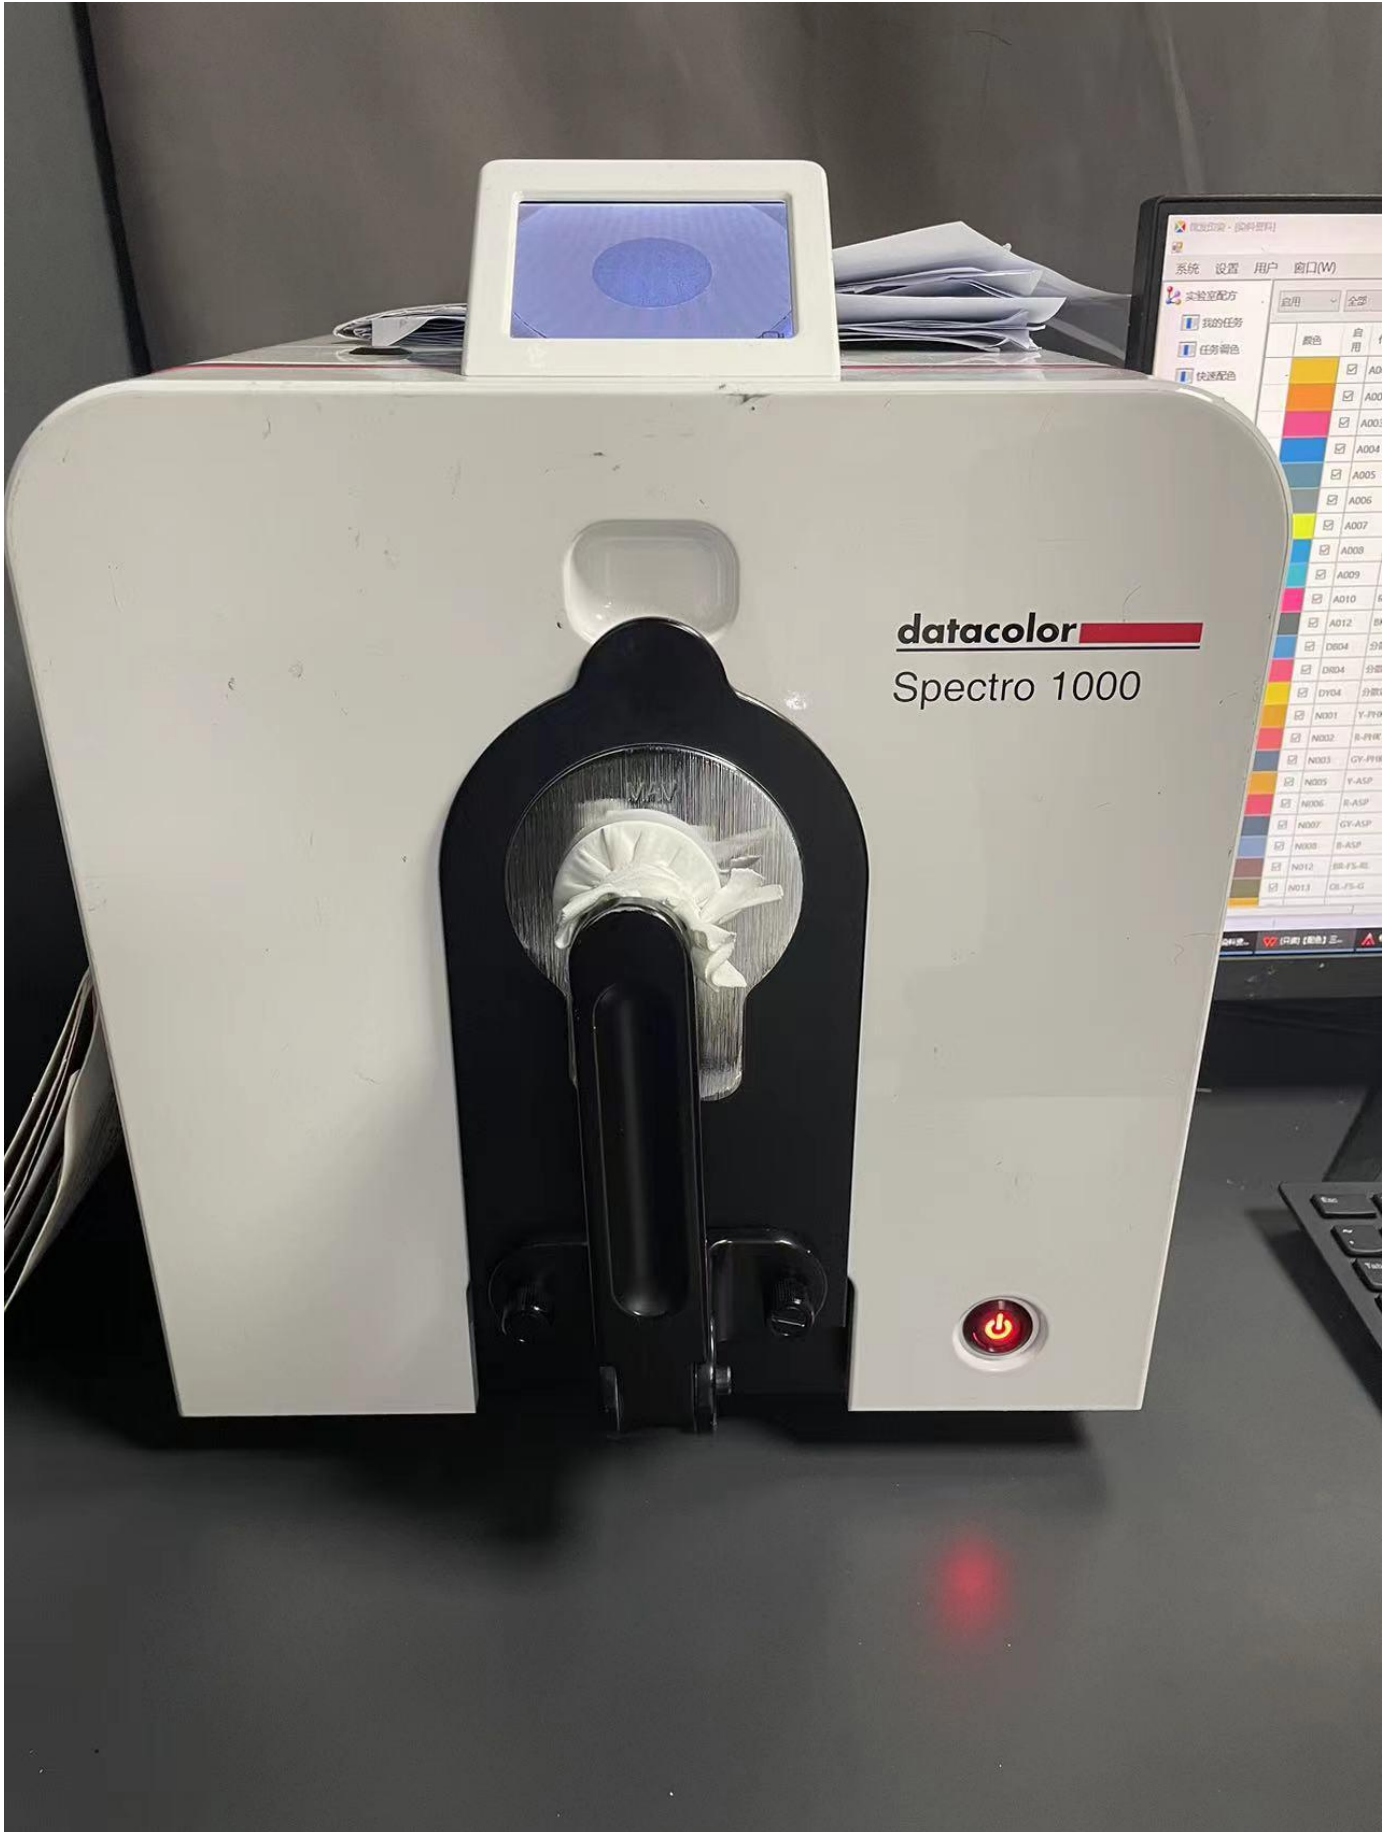

Spectro 1000 Datcolor