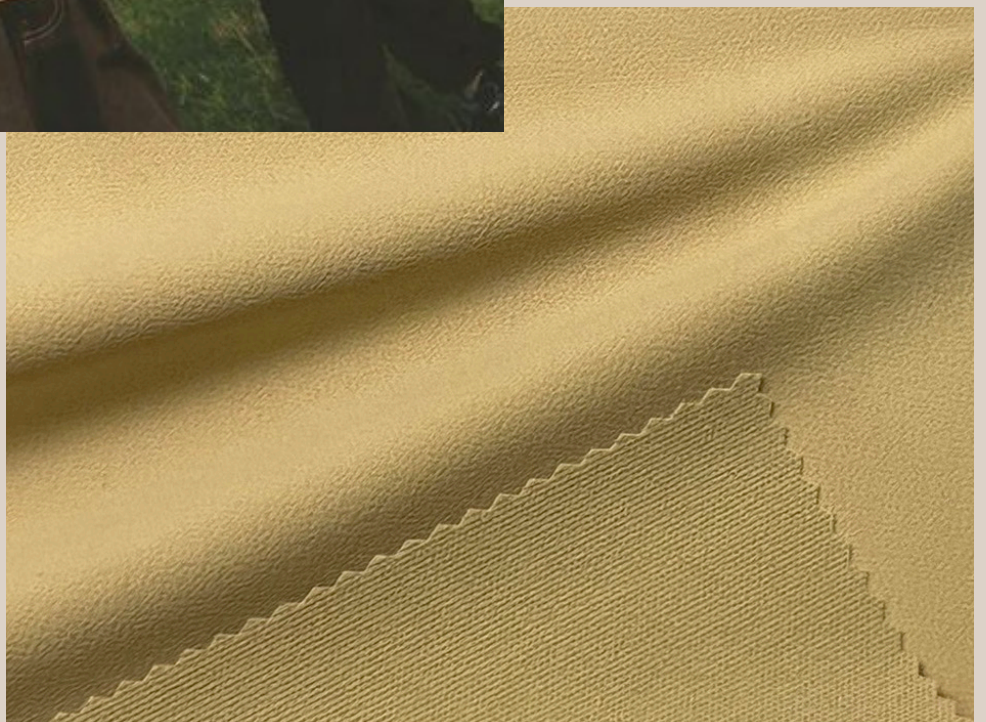

# CORDURA® Fabrics Collection

**Abrasion  
Resistance**

**Tear  
Resistance**

**Water  
Repellent**

**Stretch**

**Soft  
Handfeel**

# For Shirt

**YTNOP-615**  
**Content: 86% Cordura**  
**14% Spandex,**  
**Bi-Stretch, Plain**  
**Finishing: P/D**  
**Weight:146g/m2**

**YTNOP-813**

**Content: 86% Cordura  
14% Spandex,  
Bi-Stretch, Ripstop  
Finishing: C0 DWR  
Weight:147g/m2**

**YTNOP-816**

**Content: 78% Cordura  
10% Nylon 12% Spandex,  
Bi-Stretch, Double Weave  
Finishing: C0 DWR  
Weight:165g/m2**

# For Jacket

**YTNOP-814**

**Content: 70% Cordura  
19% Recycled Nylon  
11% Spandex, Bi-Stretch,  
Double Weave  
Finishing: C0 DWR  
Weight:170g/m2**

**YTNOP-815**

**Content: 65% Cordura  
24% Nylon 11% Spandex,  
Bi-Stretch, Double Weave  
Finishing: C0 DWR  
Weight:190g/m2**